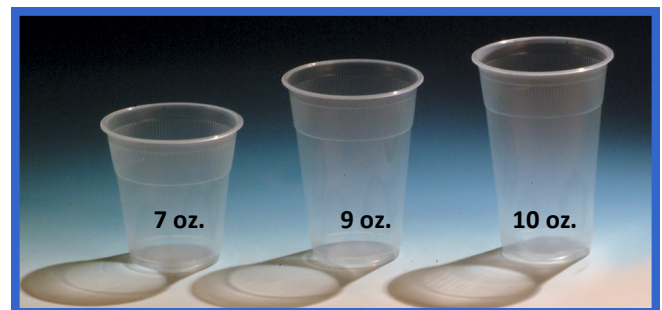

Lodging Cups

Variety of sizes including 7, 9 & 10 oz. cups.

Customize with up to five colors.

Manufactured from durable & recyclable polypropylene.

Made in the USA.

Available in Custom Print

Specifications

| Item # | Description | Case Pack | Case Weight | Case Cube | Case Dimensions | UCC |
|---------|--|---------------|-------------|-----------|--------------------|-------------------|
| AP0900 | 9 oz. Clear Lodging Cup (Blank) | 2500 (100/25) | 28.1 | 3.31 | 16.8 x 13.8 x 24.6 | 006 06909 31297 0 |
| AP0900W | 9 oz. Wrapped Clear Lodging Cup (Blank) | 1000 (50/20) | 14.3 | 1.82 | 15.4 x 12.4 x 16.5 | 006 06909 31200 0 |
| AP1000 | 10 oz. Clear Lodging Cup (Blank) | 2500 (100/25) | 31 | 3.49 | 16.8 x 13.8 x 26 | 006 06909 40130 8 |
| AP1000W | 10 oz. Wrapped Clear Lodging Cup (Blank) | 1000 (50/20) | 15.2 | 1.82 | 15.4 x 12.4 x 16.5 | 006 06909 31201 7 |