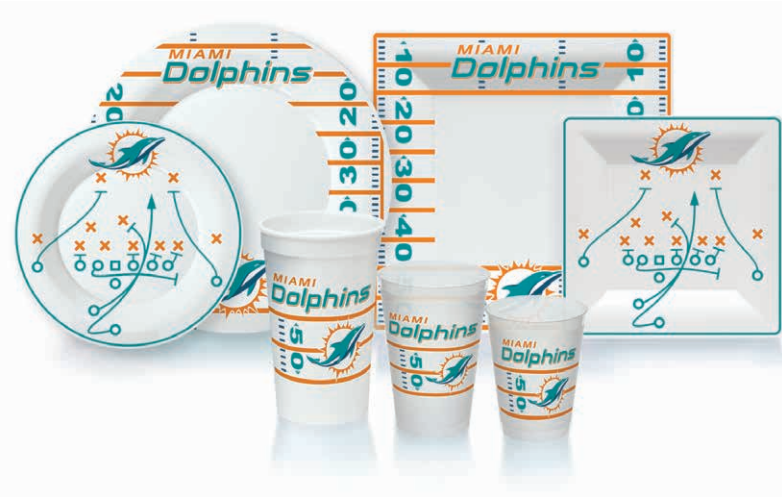

Replay Collection

Product Codes

ITEM NUMBER	DESCRIPTION	CASE PACK	PACK DIMENSIONS
EMR7RPL_	7" Round White Plate	96 (12/8)	7 x 7 x .58
EMR10RPL_	10" Round White Plate	96 (12/8)	10 x 10 x .73
EGS65RPL_	6.5" Square White Plate	96 (12/8)	6.5 x 6.5 x .57
EGS95RPL_	9.5" Square White Plate	96 (12/8)	9.5 x 9.5 x .77
EPF16RPL_	16 fl oz Frost-Flex® Tumbler	96 (12/8)	7.50 x 3.50 x 7.50
EPF20RPL_	20 fl oz Frost-Flex® Tumbler	48 (12/4)	6.50 x 3.75 x 6.50
EHC22TRPL_	22 fl oz White Stadium Cup	48 (12/4)	7.75 x 3.75 x 7.75

*Last 3 digits correspond to team code on your order form

- Plates are hand wash to reuse, leak proof, cut proof, and they hold up to heavy, saucy foods

Super Bowl Collection

Product Codes

ITEM NUMBER	DESCRIPTION	CASE PACK	PACK DIMENSIONS
EMR7SB53	7" Round White Plate	96 (12/8)	7 x 7 x .58
EMR10SB53	10" Round White Plate	96 (12/8)	10 x 10 x .73
EGS65SB53	6.5" Square White Plate	96 (12/8)	6.5 x 6.5 x .57
EGS95SB53	9.5" Square White Plate	96 (12/8)	9.5 x 9.5 x .77
EPF16SB53	16 fl oz Frost-Flex® Tumbler	96 (12/8)	7.50 x 3.50 x 7.50
EPF20SB53	20 fl oz Frost-Flex® Tumbler	48 (12/4)	6.50 x 3.75 x 6.50
EHC22TSB53	22 fl oz White Stadium Cup	48 (12/4)	7.75 x 3.75 x 7.75

- Officially licensed NFL products
- Perfect for tailgate and game day parties