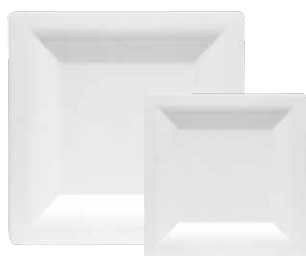

ITEM#	DESCRIPTION	CASE PACK	CASE WEIGHT	CASE CUBE	DIMENSIONS	UCC
RSGS95100BK	9.5" Black Square Plate	10/10 (100)	19.4	.53	10.00 x 9.10 x 10.00	100 74506 57532 1
RSGS95100W	9.5" White Square Plate	10/10 (100)	19.4	.53	10.00 x 9.10 x 10.00	100 74506 57531 4
RSGS65120BK	6.5" Black Square Plate	12/10 (120)	8.4	.23	7.90 x 7.10 x 7.10	100 74506 57530 7
RSGS65120W	6.5" White Square Plate	12/10 (120)	8.4	.23	7.90 x 7.10 x 7.10	100 74506 57529 1
MR10BK100	10" Black Round Plate	10/10 (100)	12.83	.53	10.31 x 8.75 x 10.25	100 74506 59386 8
MR10W100	10" White Round Plate	10/10 (100)	12.83	.53	10.31 x 8.75 x 10.25	100 74506 59385 1
MR7BK100	7" Black Round Plate	10/10 (100)	5.16	.21	7.25 x 7.00 x 7.25	100 74506 59383 7
MR7W100	7" White Round Plate	10/10 (100)	5.16	.21	7.25 x 7.00 x 7.25	100 74506 59384 4

*Same spec info applies to Signatures™ decorated items.

Waddington North America
6 Omni Way
Chelmsford, MA 01824
888-962-2877 - Fax: 978-256-1614
novolex.com

Facilities may not exist in your area.

Please support recycling in your community.

FIND US ON

Milan_112018